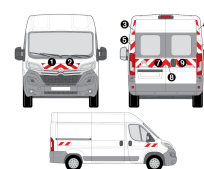

**KIT ROUGE-BLANC CL. A
STANDARD - CITROËN
JUMPER H2 (2014)**

SKU: KITRBCLACI1375T