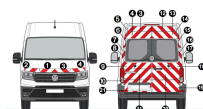

**KIT ROUGE-BLANC CL. B
TOTAL MAXI - VW
CRAFTER H2 (2016)**

SKU: KITRBCLBVW028MX