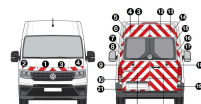

**KIT ROUGE-BLANC CL. B
TOTAL MAXI - VW
CRAFTER H2 (2016)**

SKU: KITRBCLBVW028MX